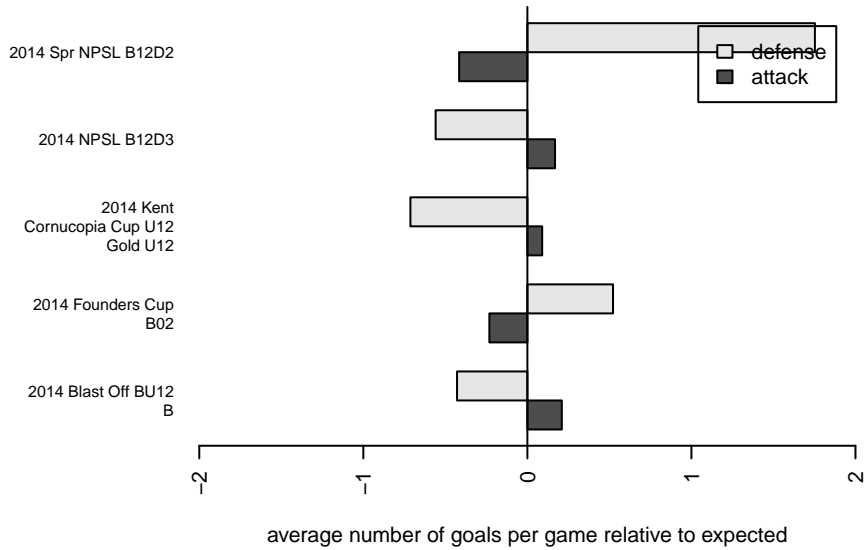

Performance relative to 13 month average