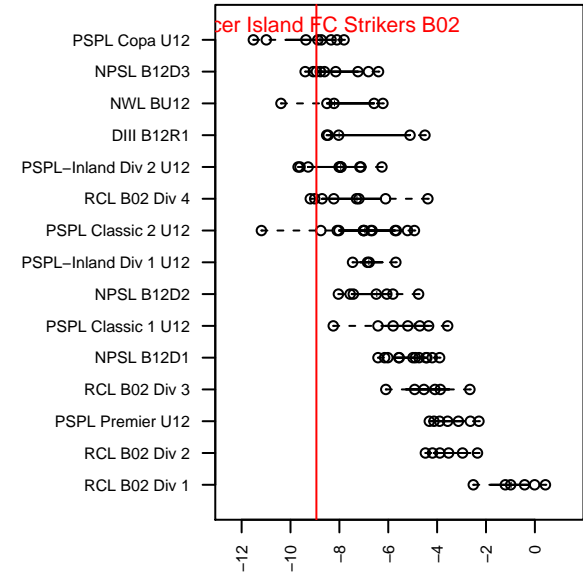

**attack and defense rating
relative to others at age
and all opponents in last 13 months**