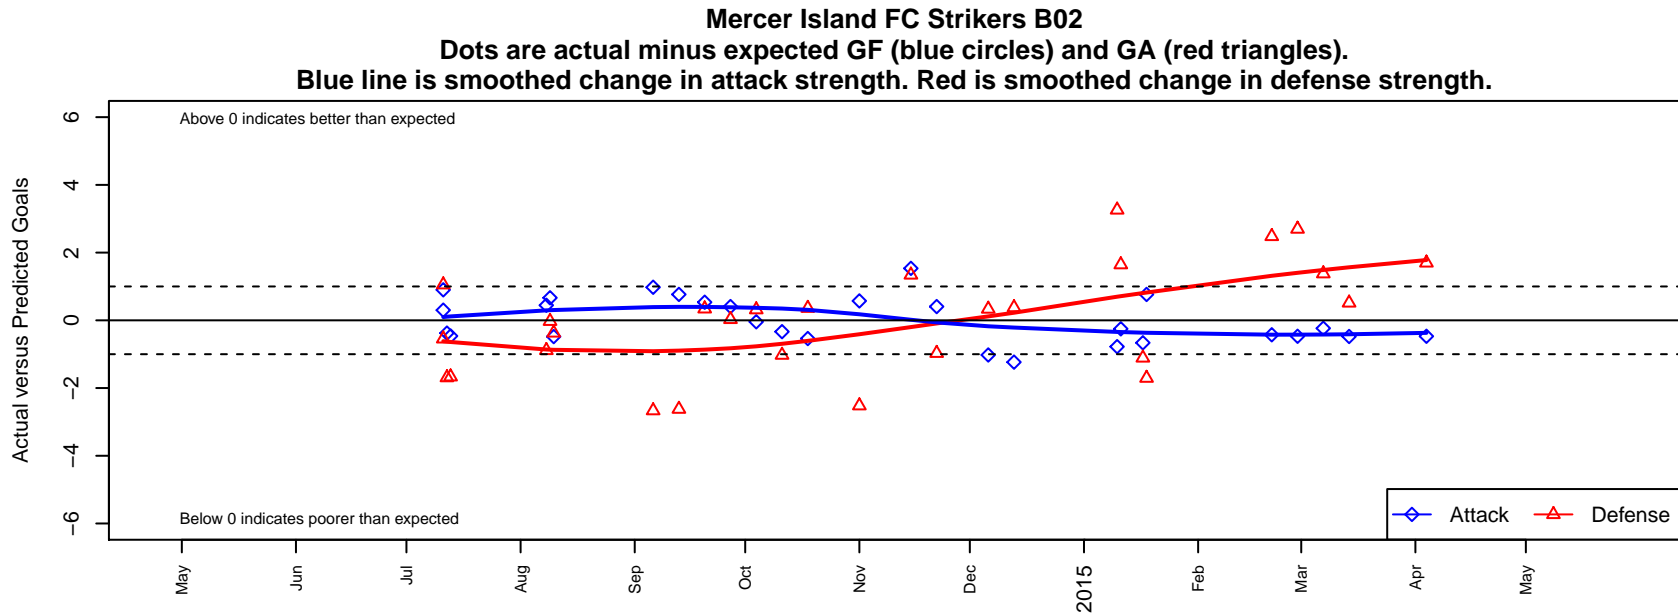

Mercer Island FC Strikers B02

Mercer Island FC
 Mercer Island, WA
 B02 total strength=248
 attack=0.11 defense=0.19
 fall league = NPSL B12D3
 spr league = Spr NPSL B12D2
 notes= Rigby-Cardenas 2013

alt names used:
 MERCER ISLAND FC STRIKERS (WA)
 MIFC Strikers 02
 MIFC Strikers B02
 MIFC Stikers 02 007/Cardenas
 MIFC Strikers 02

Venues played:
 2014 Kent Cornucopia Cup U12 Gold U12
 2014 Blast Off BU12 B
 2014 NPSL B12D3
 2014 Founders Cup B02
 2014 Spr NPSL B12D2

**attack and defense variance (black dot)
relative to other teams
and top 10 in region**